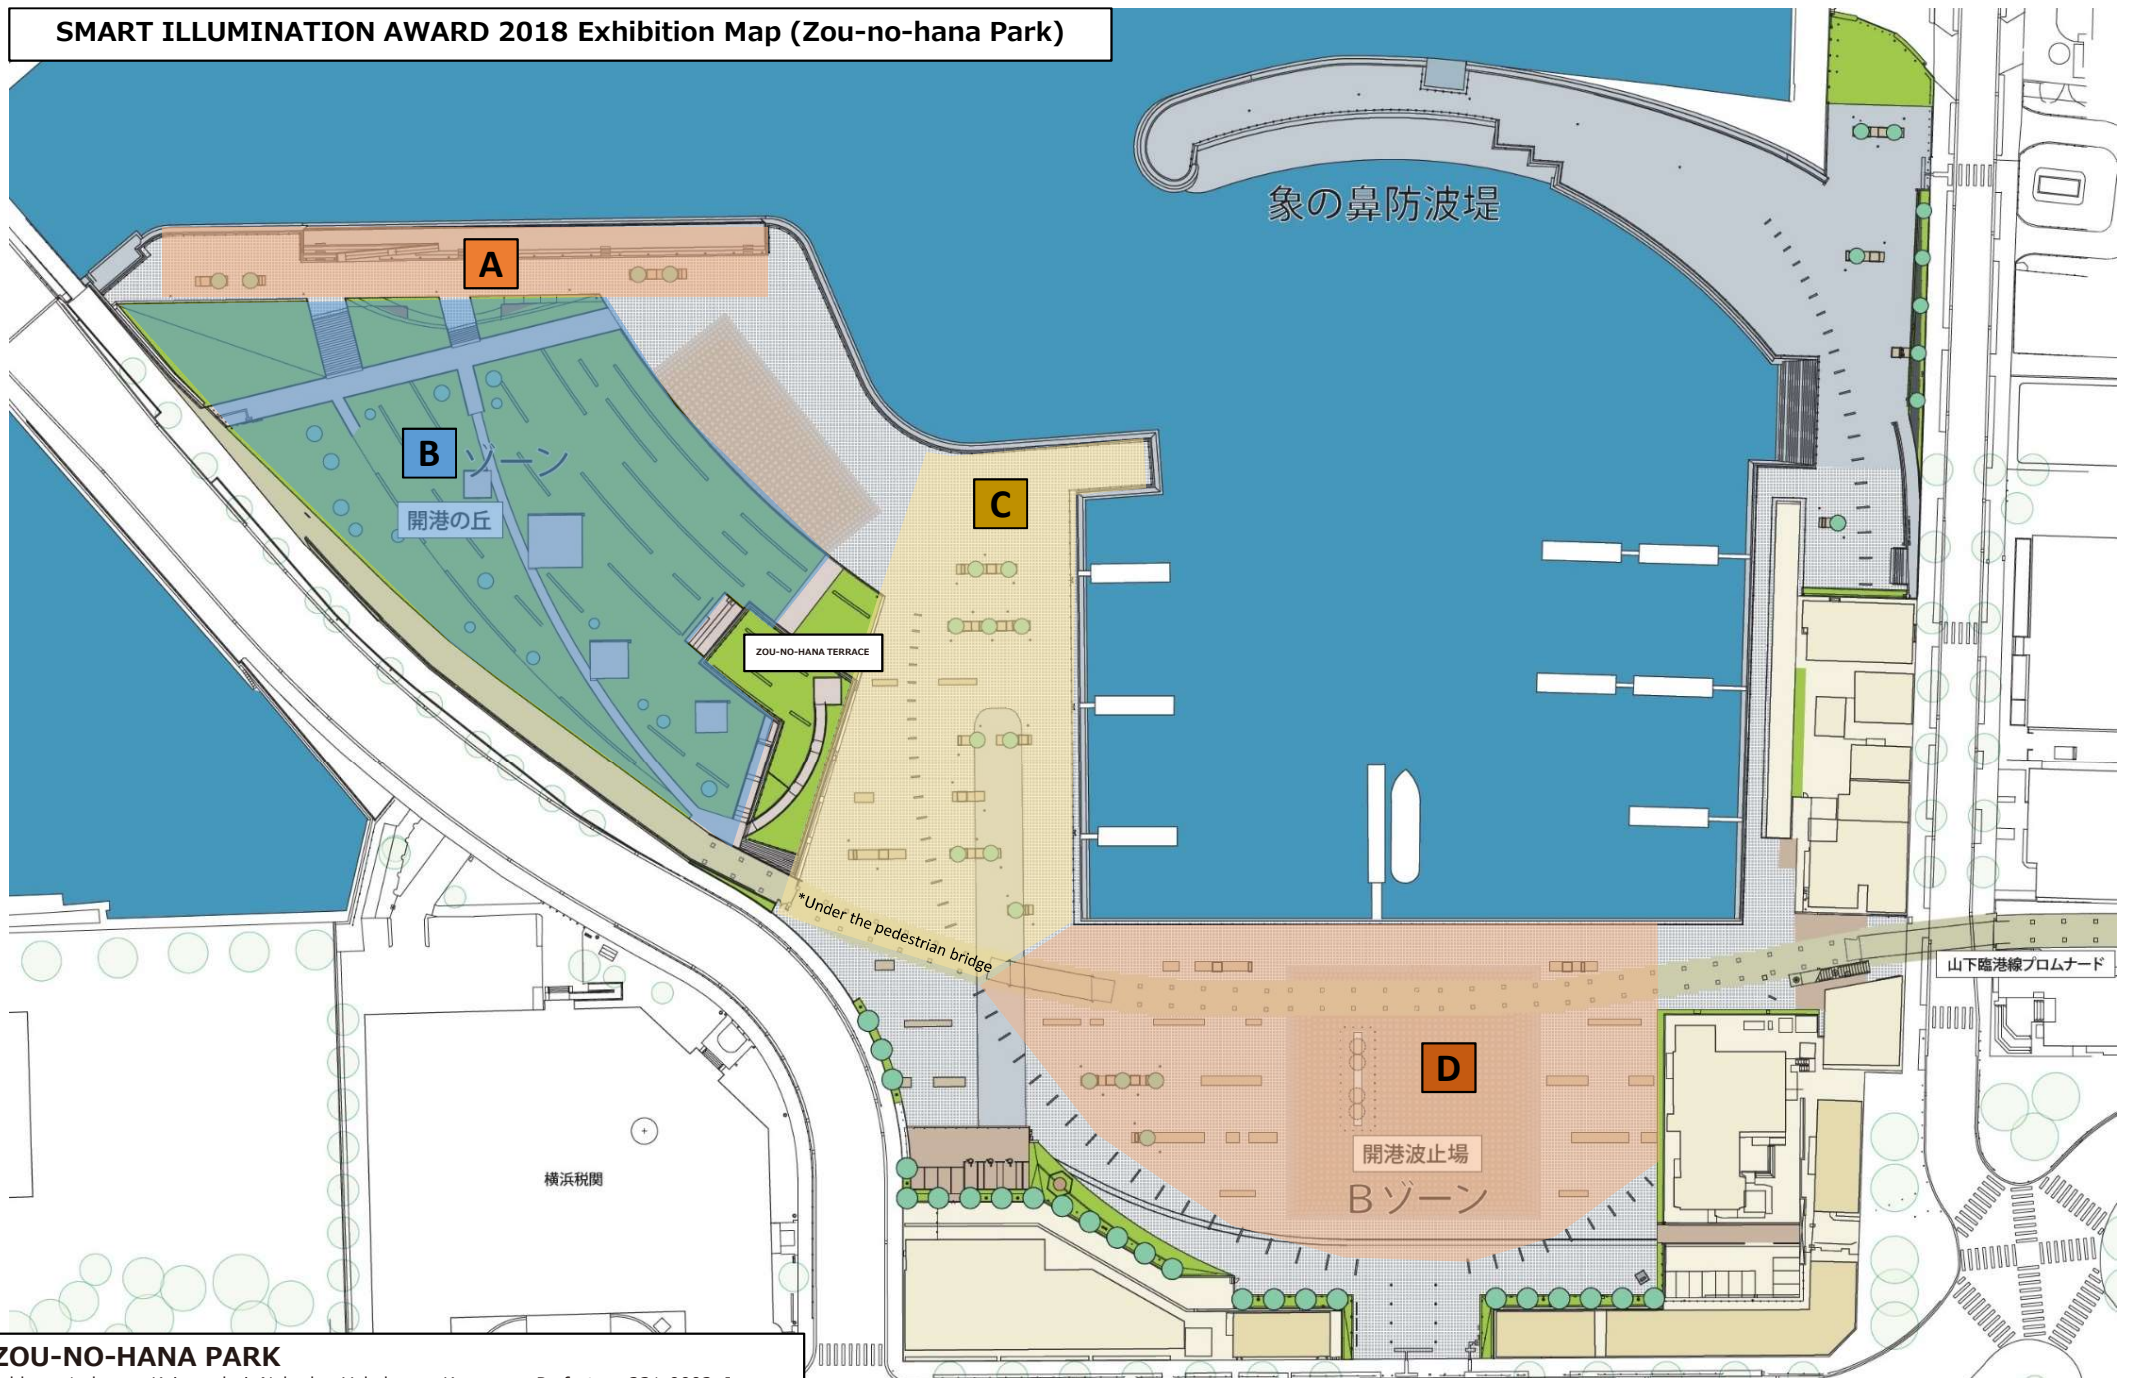

SMART ILLUMINATION AWARD 2018 Exhibition Map (Zou-no-hana Park)

ZOU-NO-HANA PARK

Address: 1 chome, Kaigan-dori, Naka-ku, Yokohama, Kanagawa Prefecture 231-0002, Japan
<http://www.zounohana.com/>

- Please select your preferred exhibition area from A to D zone.
- The installation location will be confirmed after the meeting with the office. Exhibitors may be asked to change the plan due to the security reasons, laws, or other circumstances such as facility management.
- The work needs to be the one that is able to stand on its own or with weights. The applicants(exhibitors) cannot set up the base of anchors at the existing facilities such as bars, columns and panel lights, neither on the paved surface or ground. The work must not deface or damage the facility. If any damages are caused to the public property, the exhibitors will be required to restore to the original state.
- The work needs to be prepare for the outdoor site, and to be considered thoroughly or waterproof, prevention from electric leakage and strong wind. For the operational nature if it might be dangerous, the office will ask the exhibitors to consider the immediate solution.